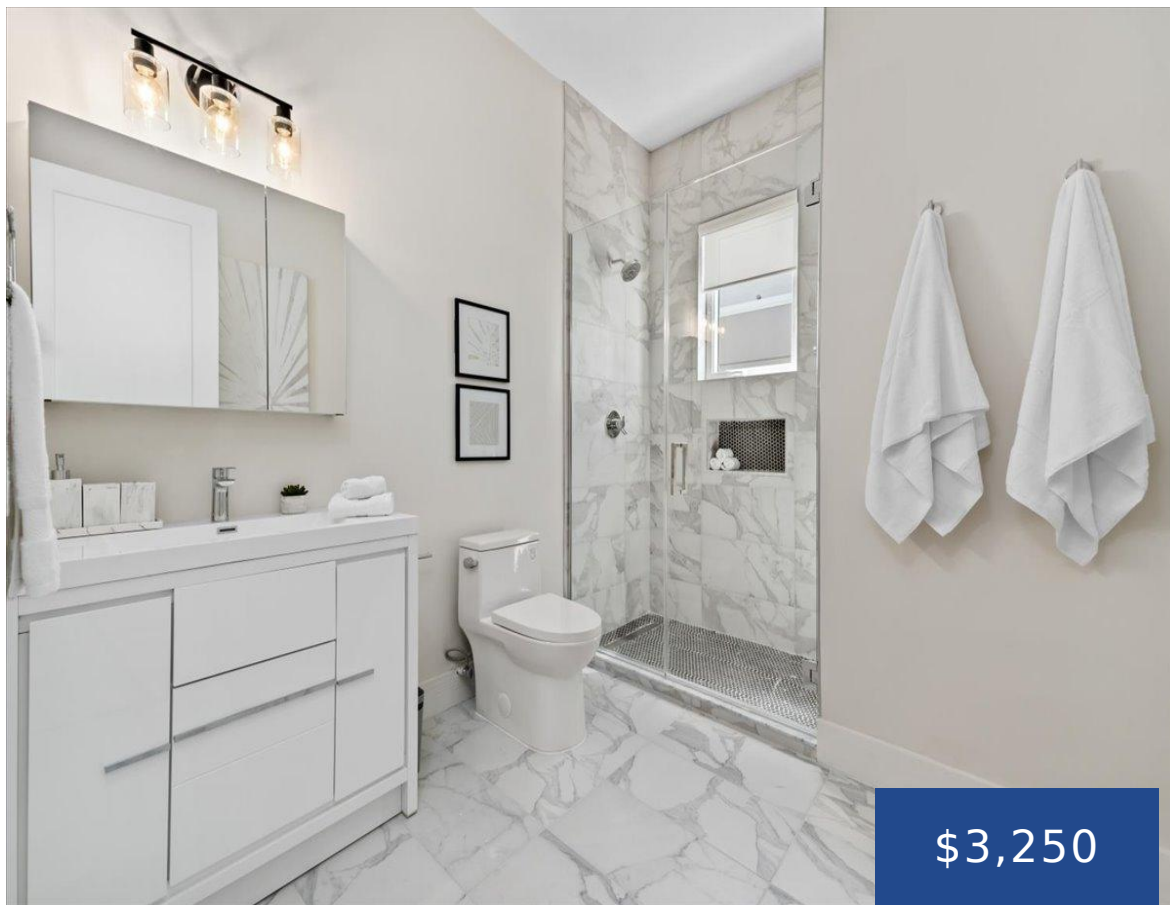

303 COCONUT COVE, ATLANTIC DR NEW PROVIDENCE/PARADISE ISLAND

<https://wateredgebahamas.com>

\$3,250

Discover modern island living in this condo located in Coconut Cove Residences, Atlantic Drive. Offered fully furnished - one bedroom, one bath, this stylish residence features high-end finishes, an open-concept layout, soaring ceilings throughout, and energy-efficient, impact-resistant windows and exterior doors. Spacious, open-concept living areas with high ceilings. Optional professionally designed furniture and appliance packages [...]

- Building Only
- Residential
- For Rent Only

Basics

Rental Amount: 3250
Island: New Providence/Paradise Island
Type: Building Only
Lot size: 600 sq ft

Location: Cable Beach
Category: Residential
Status: For Rent Only