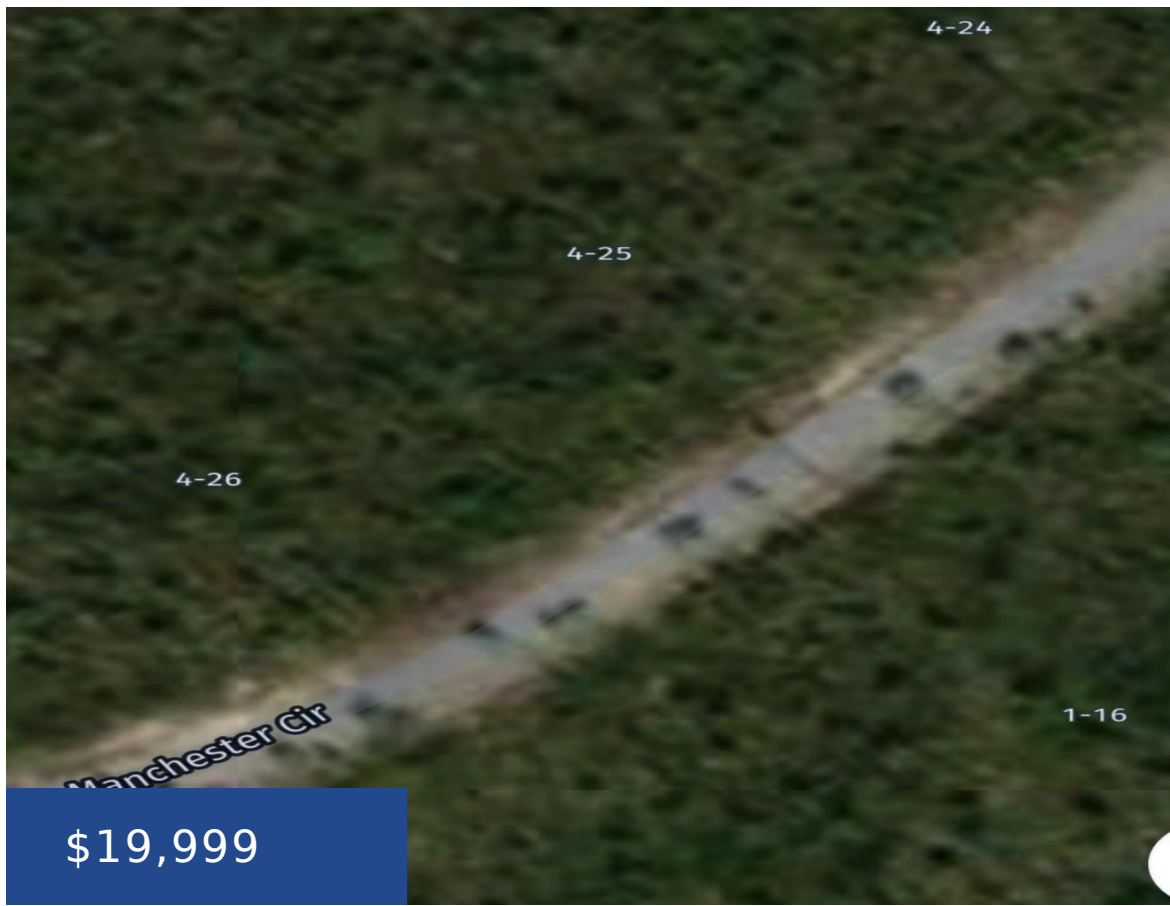

# 25 MANCHESTER CIRCLE GRAND BAHAMA/FREEPORT

<https://wateredgebahamas.com>

This lot is approximately half an acre in size and is located over the Casuarina bridge heading east. It's an ideal location for your dream home with guest house on property (or mother-in-law suite). The area is sparsely populated resulting in an extremely quiet community. But now is the time to make your move. Take [...]

## Basics

**Title of Property:** Perfectly Priced lot

**Island:** Grand Bahama/Freeport

**Block:** 4

**Category:** Lots/Acreage

**Type:** Lots/Acreage

**Bedrooms:** 0 beds

**Area:** 18731 sq ft