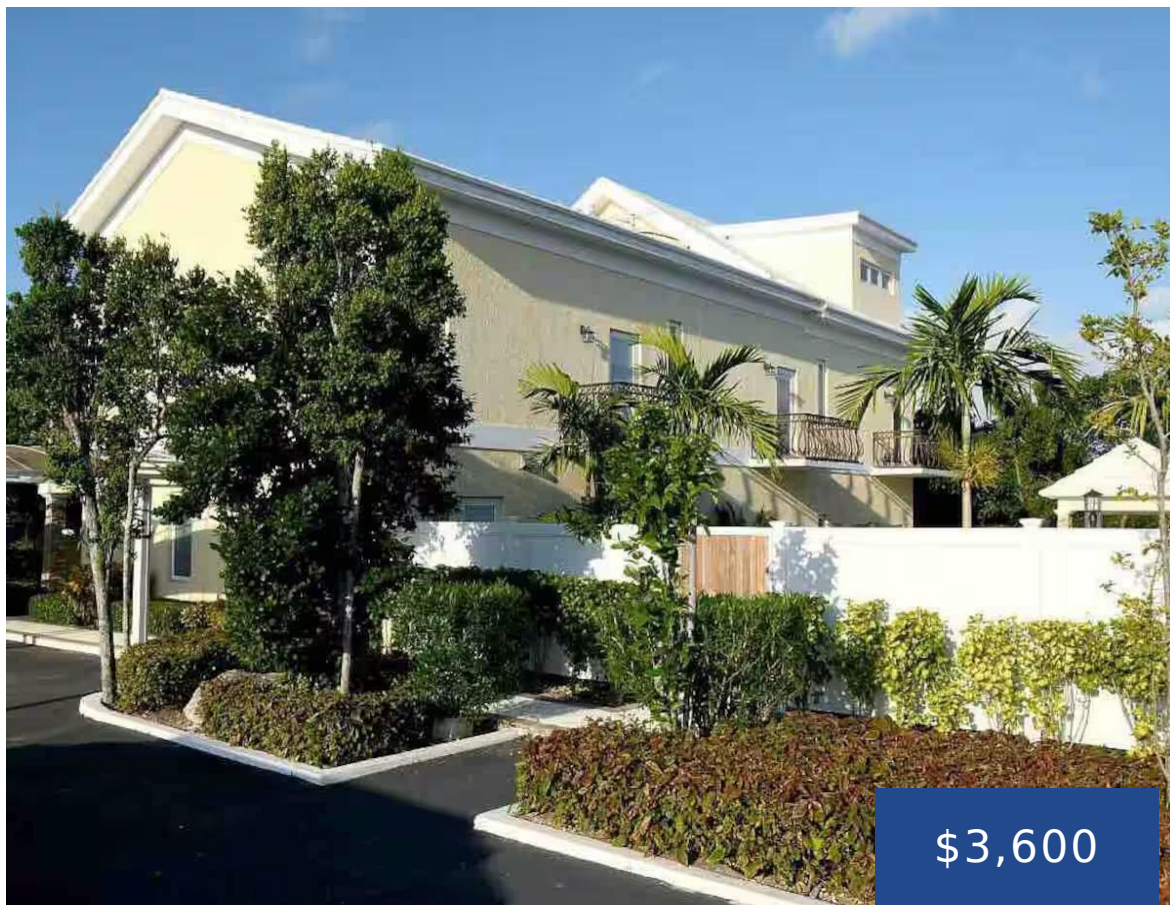

2/2.5 LYFORD HILLS NEW PROVIDENCE/PARADISE ISLAND

<https://wateredgebahamas.com>

Welcome to Las Casitas, an upscale Townhouse for Rent located in the exclusive Lyford Hills gated community. Experience the perfect blend of sophistication, convenience and security in this spacious 2 bedroom, 2.5 bathroom Unit. Fully furnished and move in ready, this beautifully designed unit offers a seamless combination of comfort and style. Each Bedroom features [...]

- 2 beds
- 2 baths
- Condo
- Condo
- For Rent Only
- 1600 sq ft

Basics

Call us now

Phone: 242.424.4448
Email: info@wateredgebahamas.com
Address: Nassau, Bahamas

**WaterEdge
Realty**

Rental Amount: 3600

Location: Old Fort Bay

Half Bathrooms: 1

Construction: Concrete Block

Total Finished Floor Area: 1600

Status: For Rent Only

Bathrooms: 2 baths

Lot size: 16800 sq ft

Title of Property: Townhouse

Island: New Providence/Paradise Island

Lot Number: 85

Category: Condo

Type: Condo

Bedrooms: 2 beds

Area: 1600 sq ft

Year built: 2017

Property Features

Amenities: Garden Area,Swimming Pool,Jetted Bathtub,Impact Windows,Stand-by Generator,24 Hour Security,Furnished,Hurricane Windows