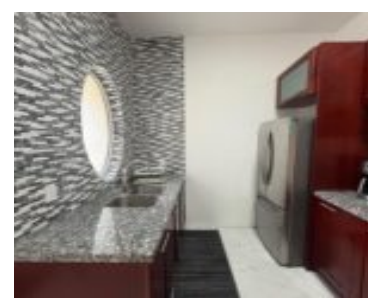

2/2.5 LYFORD HILLS NEW PROVIDENCE/PARADISE ISLAND

<https://wateredgebahamas.com>

Welcome to Las Casitas, an upscale Townhouse for Rent located in the exclusive Lyford Hills gated community. Experience the perfect blend of sophistication, convenience and security in this spacious 2 bedroom, 2.5 bathroom Unit. Fully furnished and move in ready, this beautifully designed unit offers a seamless combination of comfort and style. Each Bedroom features [...]

Half Bathrooms: 1

Construction: Concrete Block

Total Finished Floor Area: 1600

Status: For Rent Only

Bathrooms: 2 baths

Lot size: 16800 sq ft

Title of Property: Townhouse

Island: New Providence/Paradise Island