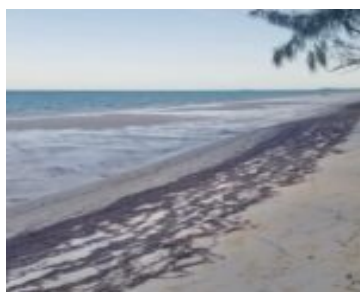

# #15 KEMP'S BAY ANDROS ANDROS

<https://wateredgebahamas.com>

**\$150,000**

26,500 sq ft lot with 100 feet on sandy beach in South Andros perfect to construct a building for a vacation home, Air BnB or both! South Andros is close to Nassau and Florida and known for it's Bone Fishing Lodges. Kemp's Bay has Schools, Churches, Grocery Stores, and Hardware Stores. It won't last long [...]