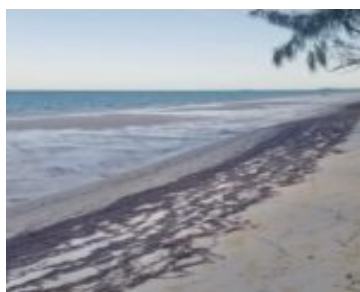

#15 KEMP'S BAY ANDROS ANDROS

<https://wateredgebahamas.com>

\$150,000

26,500 sq ft lot with 100 feet on sandy beach in South Andros perfect to construct a building for a vacation home, Air BnB or both! South Andros is close to Nassau and Florida and known for it's Bone Fishing Lodges. Kemp's Bay has Schools, Churches, Grocery Stores, and Hardware Stores. It won't last long [...]