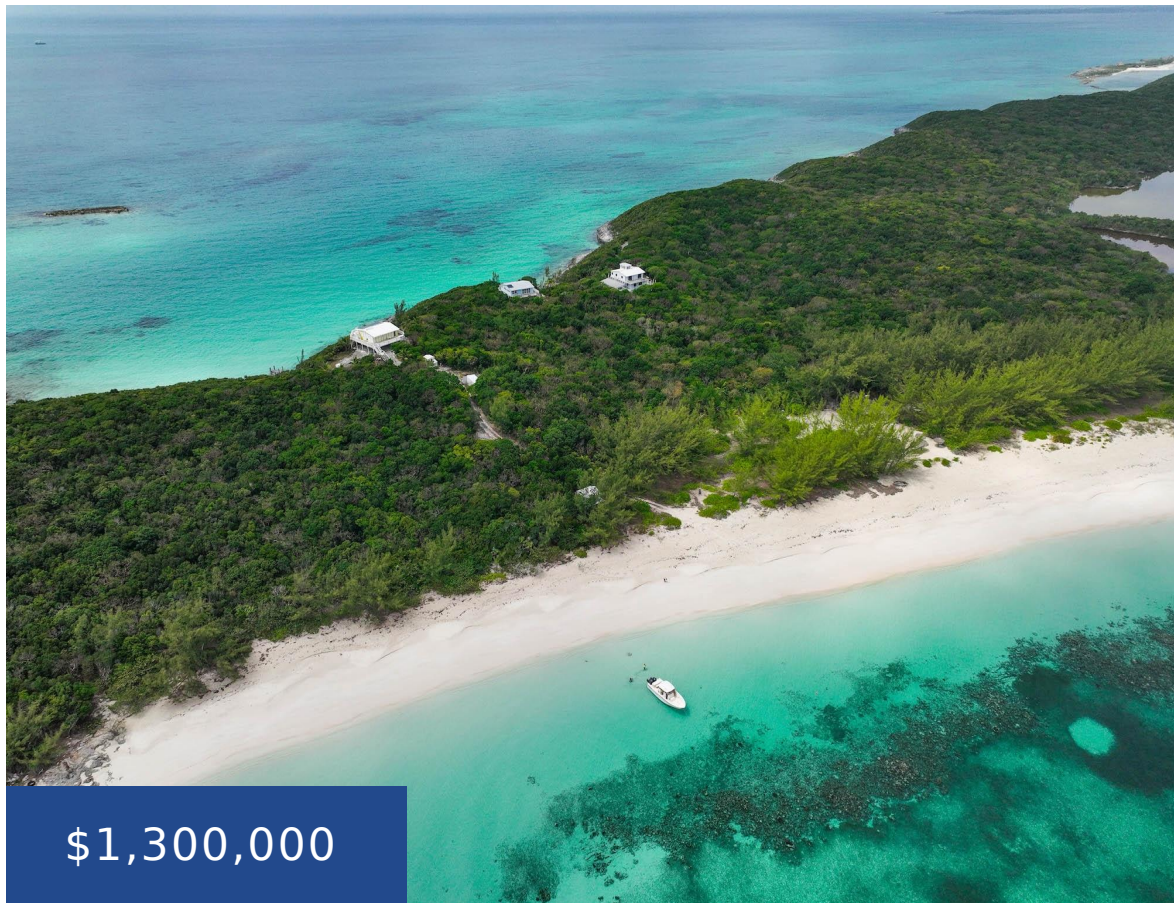

1.2 ACRES ROSE ISLAND ROSE ISLAND

<https://wateredgebahamas.com>

\$1,300,000

Embrace the ultimate coastal lifestyle with this spectacular elevated beachfront lot! Featuring 100 feet of pristine sandy shoreline, this property provides unobstructed ocean vistas, refreshing sea breezes, and the soothing melody of waves. Enjoy the unique privilege of sea-to-sea frontage from north to south, offering breathtaking ocean views in both directions. This elevated lot is [...]